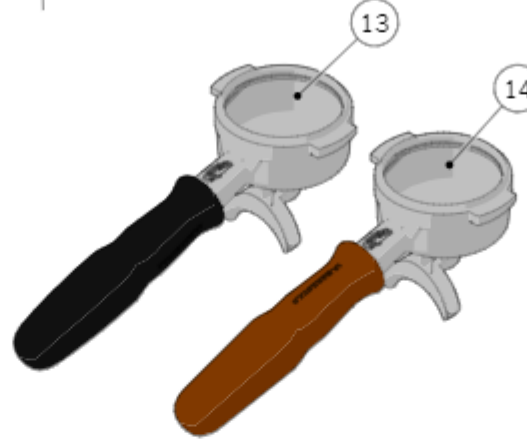

la marzocco
handmade in florence

17 - PORTAFILTER

FIXED SPOUT

BRASS

STAINLESS STEEL