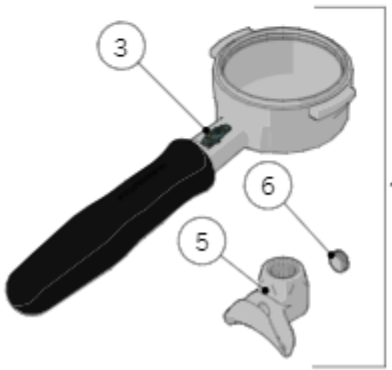

la marzocco
handmade in florence

17 - PORTAFILTER

FIXED SPOUT

BRASS

STAINLESS STEEL