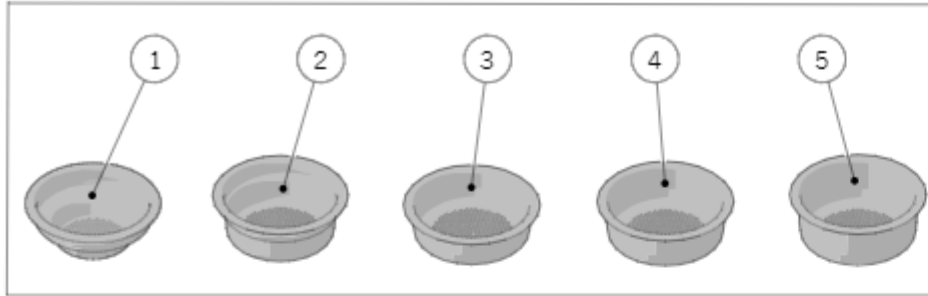

19 - FILTER

FOR LA MARZOCO SWIFT GRINDER