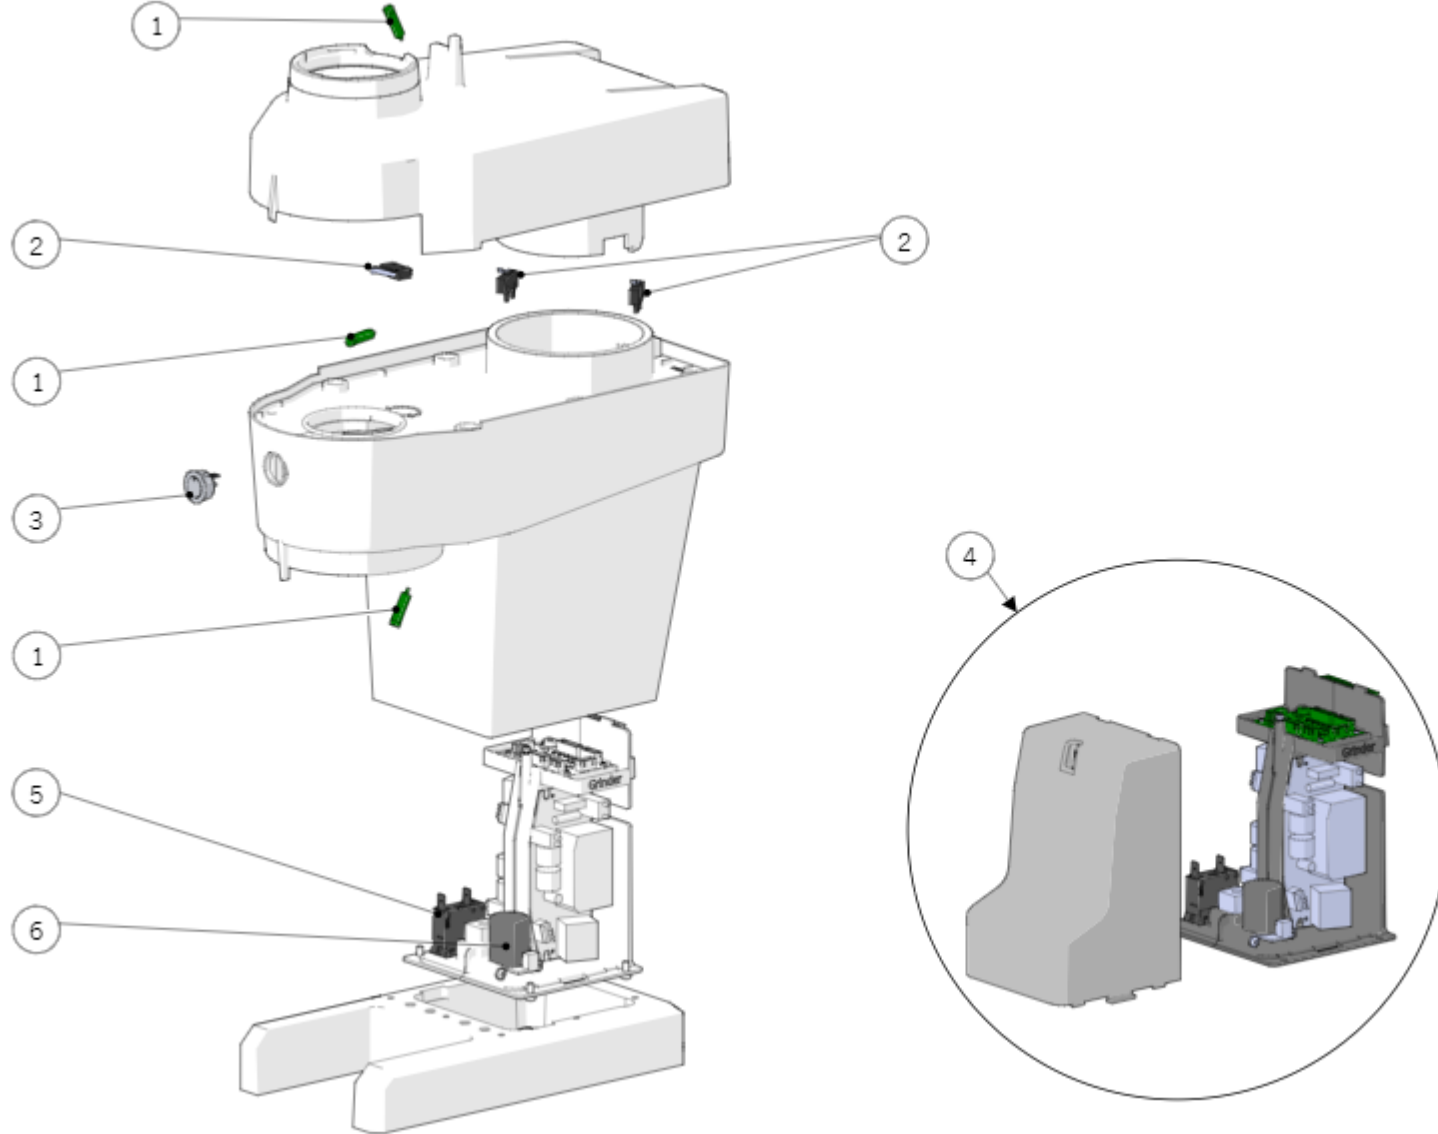

la marzocco
handmade in florence

15 - ELECTRICAL SYSTEM