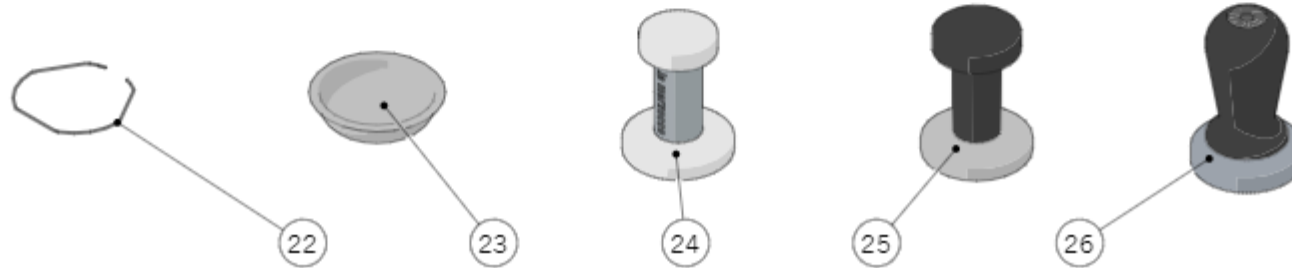

Item	Part number	Description
0018	A.5.128	PORTAFILTER FIXED SINGLE SPOUT WALNUT
0019	L111/2MW.R	PORTAFILTER DOUBLE SPOUT MAPLE
0019	L111/2WW.R	PORTAFILTER DOUBLE SPOUT WALNUT
0020	L111/1MW.R	PORTAFILTER SINGLE SPOUT MAPLE
0020	L111/1WW.R	PORTAFILTER SINGLE SPOUT WALNUT

# 19 - FILTER

FOR LA MARZOCO SWIFT GRINDER

RIDGELESS

STANDARD VERSION

X - TESTED & CERTIFIED

**la marzocco**

handmade in florence

Item	Part number	Description
0001	L115/A	FILTER 1 CUP
0002	L115/A/S	SINGLE FILTER
0003	5.128	19mm SWIFT FILTER BASKET
0004	5.127	22mm SWIFT FILTER BASKET
0005	5.133	TRIPLE SWIFT FILTER BASKET
0006	F.3.029.GR	FILTER 7 GR STANDARD
0007	F.3.053	FILTER 7 GR STANDARD ITALY
0008	F.3.150	FILTER 8 GR STANDARD
0009	F.3.134	FILTER 9 GR STANDARD
0010	F.3.028.01	FILTER 14 GR STANDARD
0011	F.3.027.01	FILTER 17 GR STANDARD
0012	F.3.135	FILTER 19 GR STANDARD
0013	F.3.026.01	FILTER 21 GR STANDARD
0014	F.3.080	FILTER 14 GR RIDGELESS
0015	F.3.079	FILTER 17 GR RIDGELESS
0016	F.3.081	FILTER 21 GR RIDGELESS
0017	F.3.054.X	FILTER 7 GR X ITALIA
0018	F.3.029.X	FILTER 7 GR X
0019	F.3.028.X	FILTER 14 GR X
0020	F.3.027.X	FILTER 17 GR X
0021	F.3.026.X	FILTER 21 GR X

Item	Part number	Description
0022	L113	SPRING D WIRE1,1 S/S FILTER LOCK
0023	L115/C	BLIND FILTER
0024	F.3.045	S/S-ALUMINUM SINGLE-DOUBLE TAMPER
0025	F.3.031.01	ANODIZED DOUBLE TAMPER S/S US VERSION
0026	F.3.039	CALIBRATED TAMPER