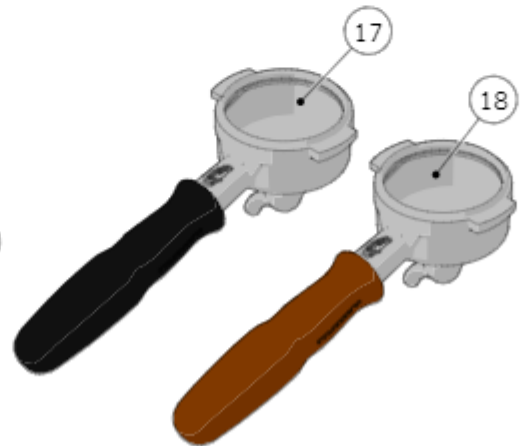

la marzocco
handmade in florence

17 - PORTAFILTER

FIXED SPOUT

BRASS

STAINLESS STEEL