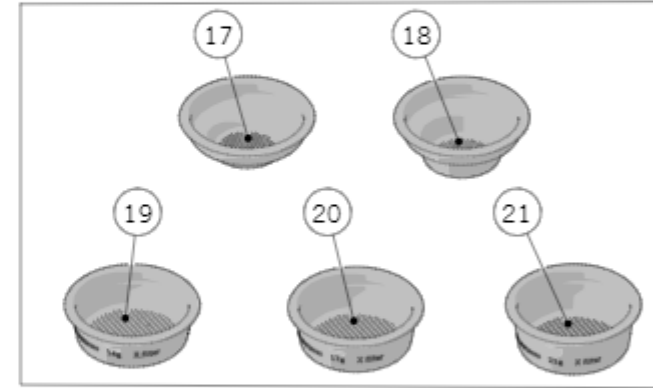

Item	Part number	Description
0018	A.5.128	PORTAFILTER FIXED SINGLE SPOUT WALNUT
0019	L111/2MW.R	PORTAFILTER DOUBLE SPOUT MAPLE
0019	L111/2WW.R	PORTAFILTER DOUBLE SPOUT WALNUT
0020	L111/1MW.R	PORTAFILTER SINGLE SPOUT MAPLE
0020	L111/1WW.R	PORTAFILTER SINGLE SPOUT WALNUT

# 19 - FILTER

FOR LA MARZOCO SWIFT GRINDER

RIDGELESS

STANDARD VERSION

X - TESTED & CERTIFIED

**la marzocco**

handmade in florence

Item	Part number	Description
0001	L115/A	FILTER 1 CUP
0002	L115/A/S	SINGLE FILTER
0003	5.128	19mm SWIFT FILTER BASKET
0004	5.127	22mm SWIFT FILTER BASKET
0005	5.133	TRIPLE SWIFT FILTER BASKET
0006	F.3.029.GR	FILTER 7 GR STANDARD
0007	F.3.053	FILTER 7 GR STANDARD ITALY
0008	F.3.150	FILTER 8 GR STANDARD
0009	F.3.134	FILTER 9 GR STANDARD
0010	F.3.028.01	FILTER 14 GR STANDARD
0011	F.3.027.01	FILTER 17 GR STANDARD
0012	F.3.135	FILTER 19 GR STANDARD
0013	F.3.026.01	FILTER 21 GR STANDARD
0014	F.3.080	FILTER 14 GR RIDGELESS
0015	F.3.079	FILTER 17 GR RIDGELESS
0016	F.3.081	FILTER 21 GR RIDGELESS
0017	F.3.054.X	FILTER 7 GR X ITALIA
0018	F.3.029.X	FILTER 7 GR X
0019	F.3.028.X	FILTER 14 GR X
0020	F.3.027.X	FILTER 17 GR X
0021	F.3.026.X	FILTER 21 GR X

Item	Part number	Description
0022	L113	SPRING D WIRE1,1 S/S FILTER LOCK
0023	L115/C	BLIND FILTER
0024	F.3.045	S/S-ALUMINUM SINGLE-DOUBLE TAMPER
0025	F.3.031.01	ANODIZED DOUBLE TAMPER S/S US VERSION
0026	F.3.039	CALIBRATED TAMPER