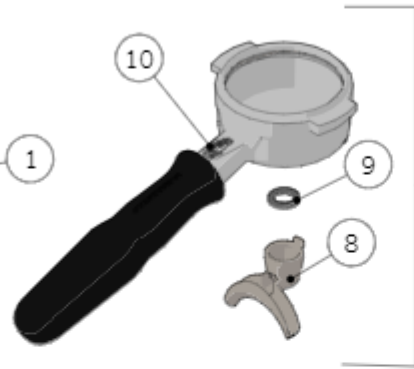

la marzocco
handmade in florence

17 - PORTAFILTER

FIXED SPOUT

BRASS

STAINLESS STEEL