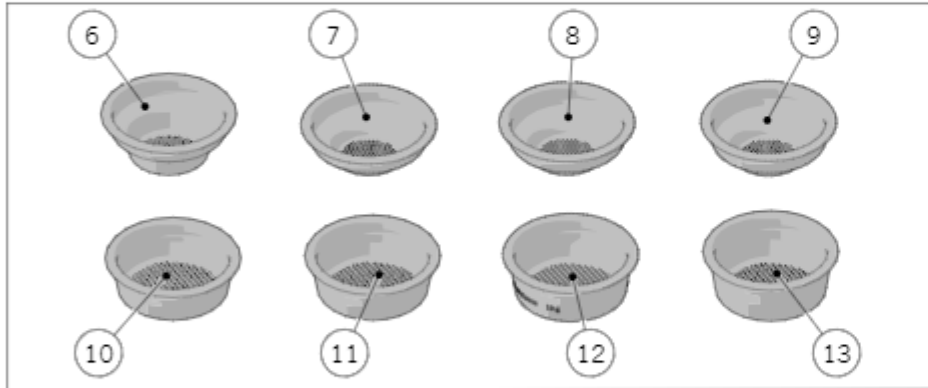

Item	Part number	Description
0018	A.5.128	PORTAFILTER FIXED SINGLE SPOUT WALNUT
0019	L111/2MW.R	PORTAFILTER DOUBLE SPOUT MAPLE
0019	L111/2WW.R	PORTAFILTER DOUBLE SPOUT WALNUT
0020	L111/1MW.R	PORTAFILTER SINGLE SPOUT MAPLE
0020	L111/1WW.R	PORTAFILTER SINGLE SPOUT WALNUT

# 19 - FILTER

FOR LA MARZOCO SWIFT GRINDER

RIDGELESS

STANDARD VERSION

X - TESTED & CERTIFIED

**la marzocco**

handmade in florence

Item	Part number	Description
0001	L115/A	FILTER 1 CUP
0002	L115/A/S	SINGLE FILTER
0003	5.128	19mm SWIFT FILTER BASKET
0004	5.127	22mm SWIFT FILTER BASKET
0005	5.133	TRIPLE SWIFT FILTER BASKET
0006	F.3.029.GR	FILTER 7 GR STANDARD
0007	F.3.053	FILTER 7 GR STANDARD ITALY
0008	F.3.150	FILTER 8 GR STANDARD
0009	F.3.134	FILTER 9 GR STANDARD
0010	F.3.028.01	FILTER 14 GR STANDARD
0011	F.3.027.01	FILTER 17 GR STANDARD
0012	F.3.135	FILTER 19 GR STANDARD
0013	F.3.026.01	FILTER 21 GR STANDARD
0014	F.3.080	FILTER 14 GR RIDGELESS
0015	F.3.079	FILTER 17 GR RIDGELESS
0016	F.3.081	FILTER 21 GR RIDGELESS
0017	F.3.054.X	FILTER 7 GR X ITALIA
0018	F.3.029.X	FILTER 7 GR X
0019	F.3.028.X	FILTER 14 GR X
0020	F.3.027.X	FILTER 17 GR X
0021	F.3.026.X	FILTER 21 GR X

Item	Part number	Description
0022	L113	SPRING D WIRE1,1 S/S FILTER LOCK
0023	L115/C	BLIND FILTER
0024	F.3.045	S/S-ALUMINUM SINGLE-DOUBLE TAMPER
0025	F.3.031.01	ANODIZED DOUBLE TAMPER S/S US VERSION
0026	F.3.039	CALIBRATED TAMPER