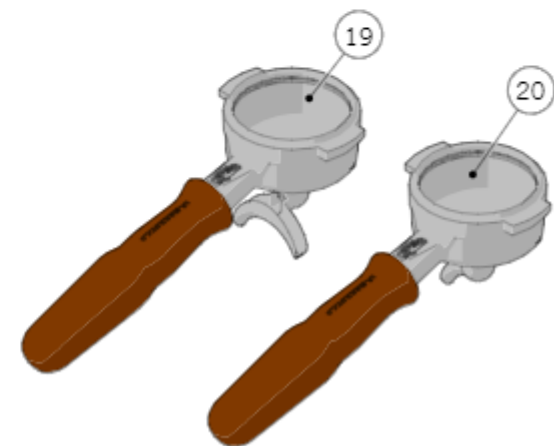

la marzocco
handmade in florence

17 - PORTAFILTER

FIXED SPOUT

BRASS

STAINLESS STEEL